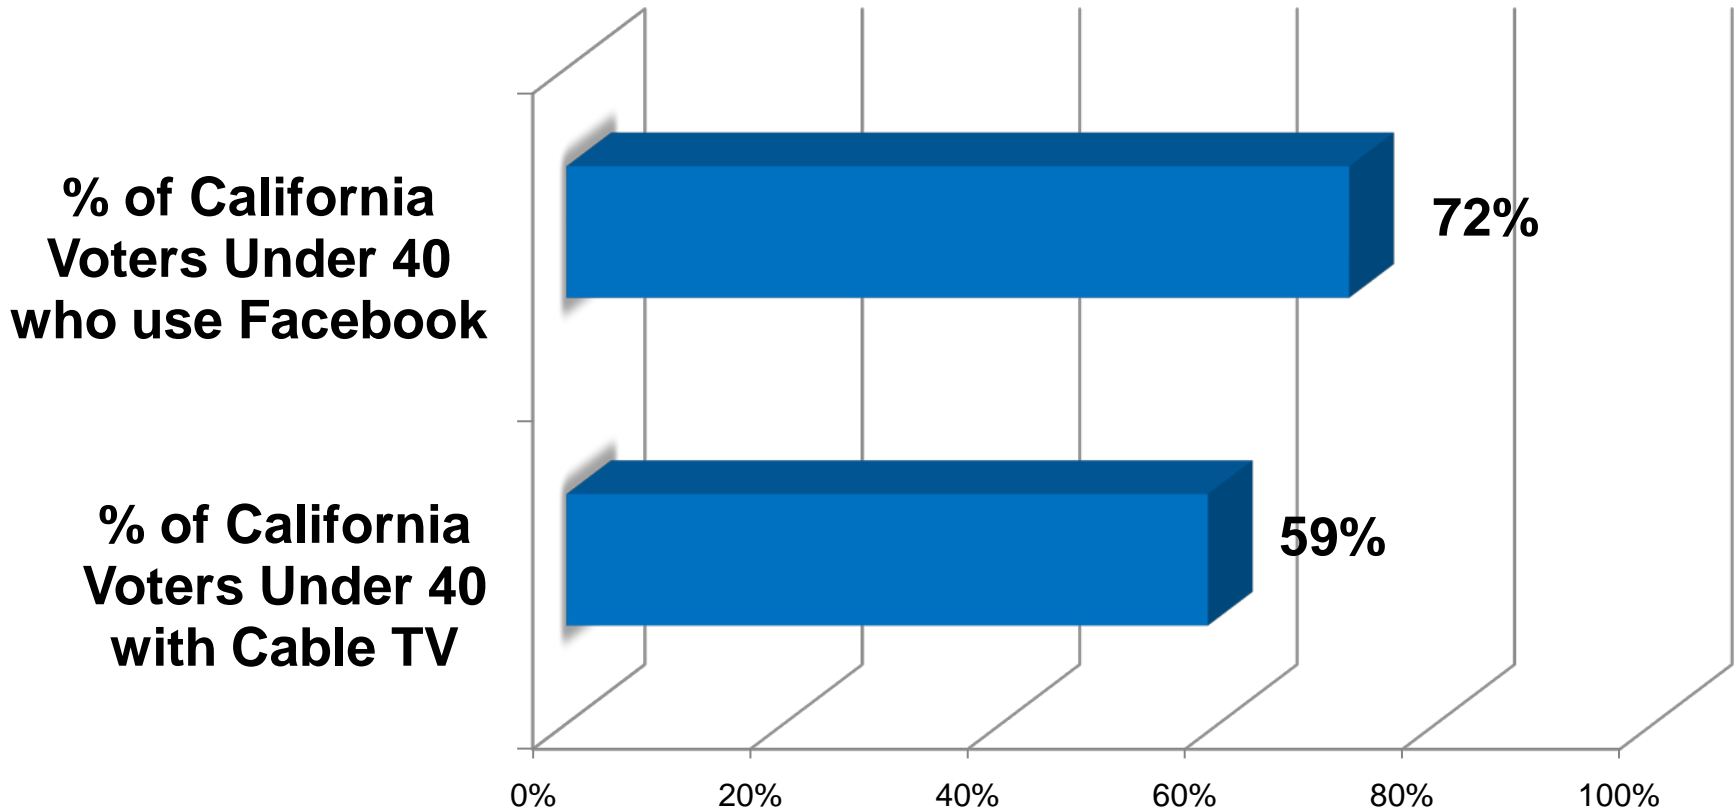

16% of all voters in California use Facebook every day

Facebook Use by Age

Facebook vs. Cable TV Use Among Voters Under 40 – More Voters under 40 Are on Facebook than Cable TV

Facebook Use by Party

Use of Facebook by Party