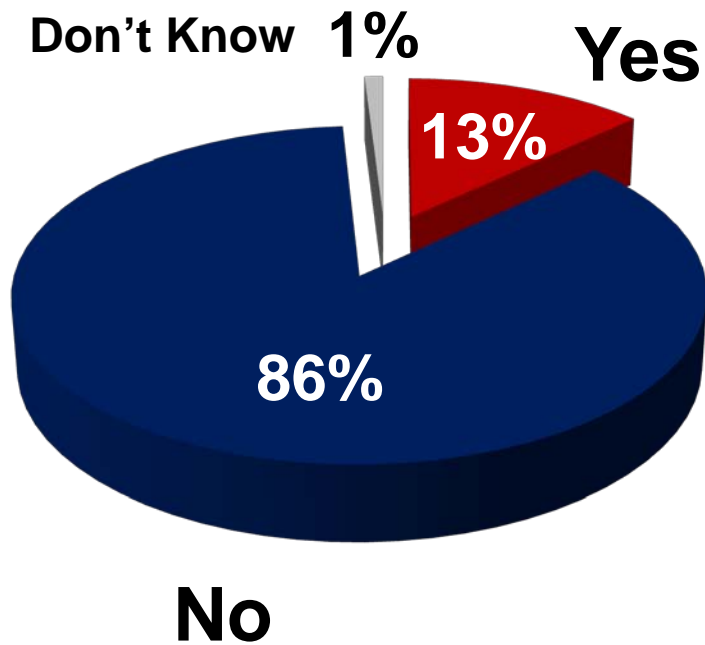

Social Media Use in California

Do you use any of the following social media websites?

MySpace

Twitter