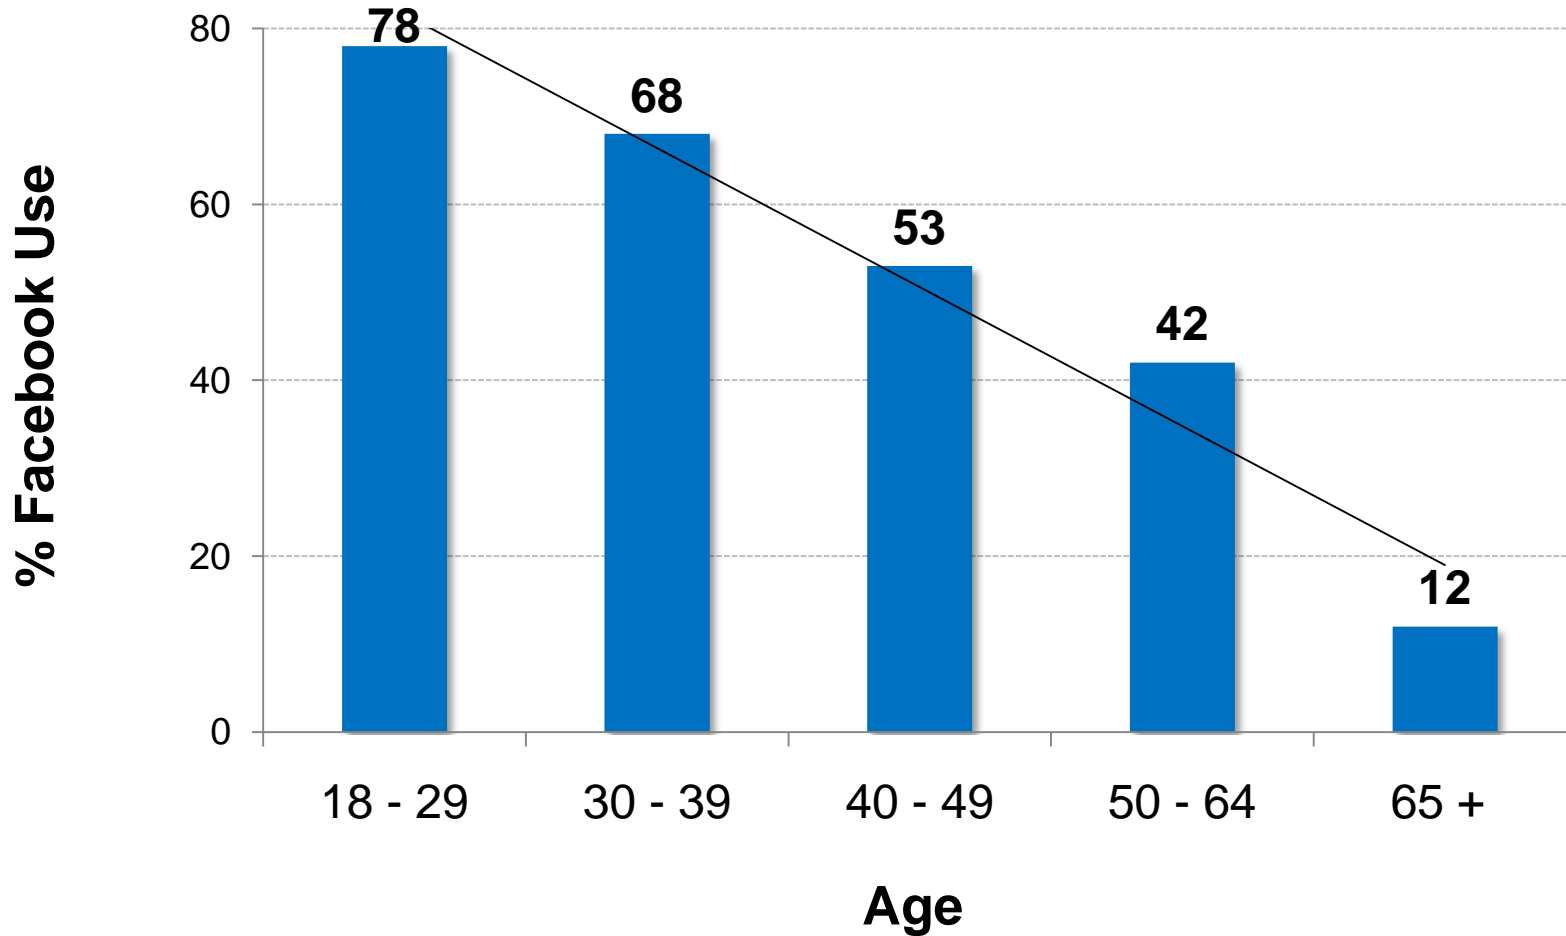

16% of all voters in California use Facebook every day

Facebook Use by Age

Facebook vs. Cable TV Use Among Voters Under 40 – More Voters under 40 Are on Facebook than Cable TV

Facebook Use by Party

Use of Facebook by Party