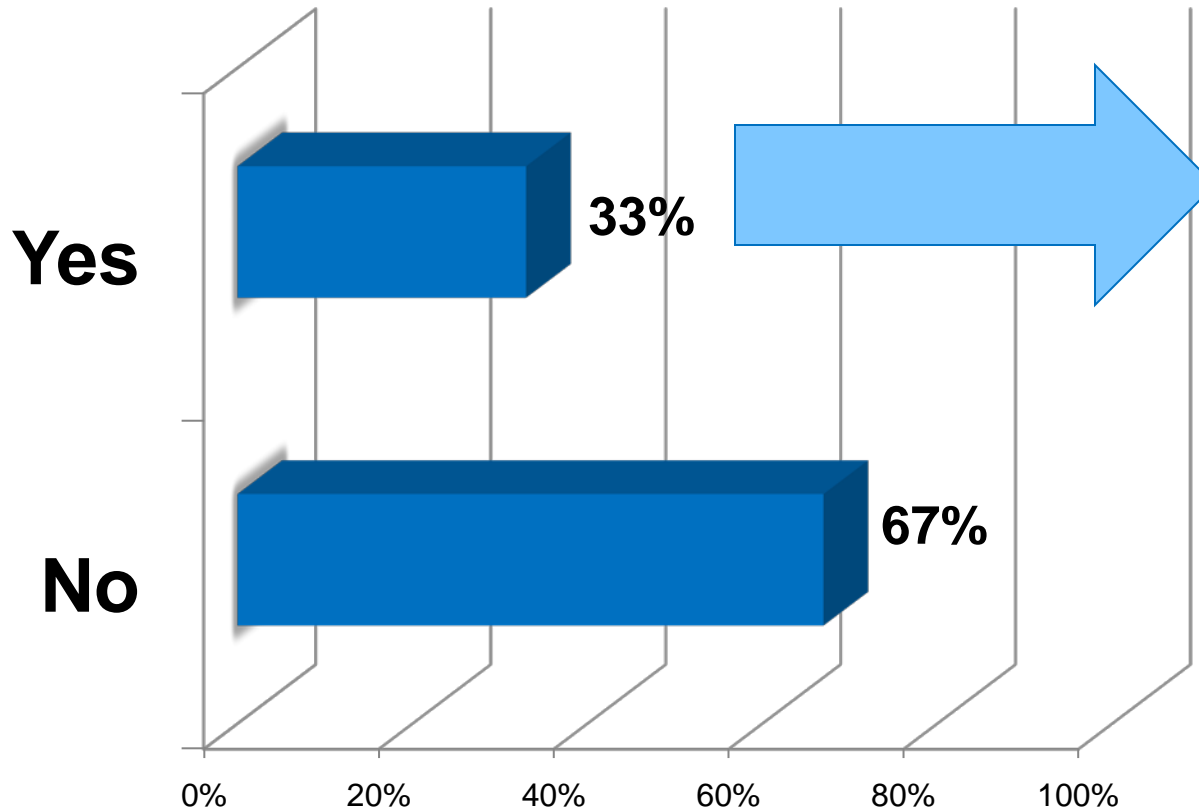

20% of all voters in California use smart phones to get political information

California Governor's Race Among Smart Phone Users – iPhone Users Prefer Brown; Blackberry Users Favor Whitman

I know it is a long way off, but If the election for Governor were held today, who would you vote for if the candidates were Attorney General Jerry Brown, the Democrat, or Businesswoman Meg Whitman, the Republican?