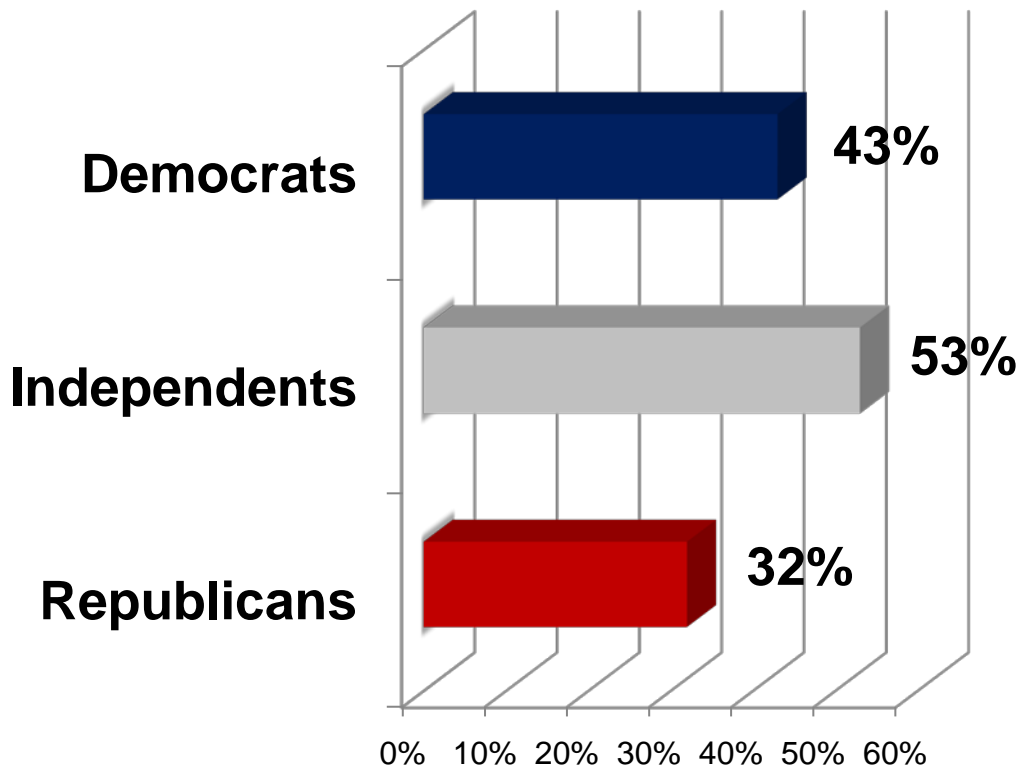

16% of all voters in California use Facebook every day

Facebook Use by Age

Facebook vs. Cable TV Use Among Voters Under 40 – More Voters under 40 Are on Facebook than Cable TV

Facebook Use by Party

Use of Facebook by Party

% of voters from each party that use Facebook

Partisan Make-up of Facebook Users

Voters Are Using Facebook and Other Social Media Websites To Engage in Politics

Do you ever use social media sites to do any of the following?