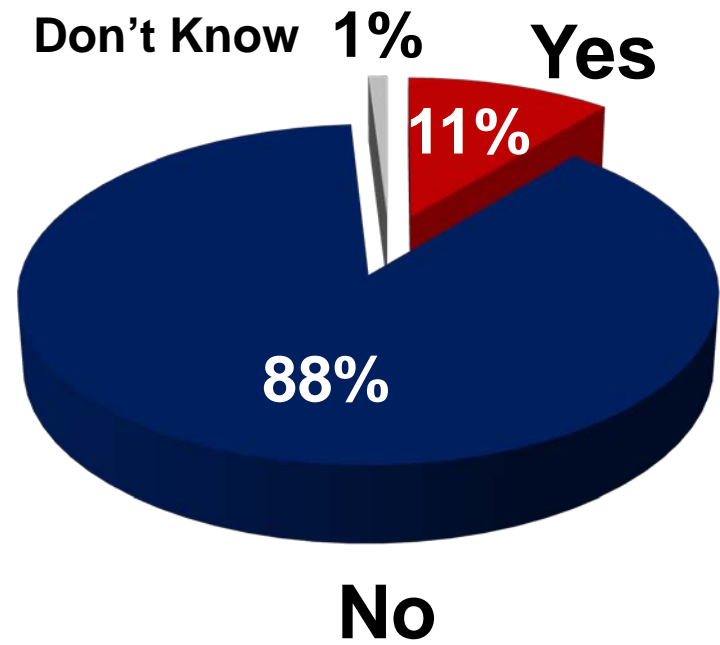

Social Media Use in California

Do you use any of the following social media websites?

MySpace

Twitter