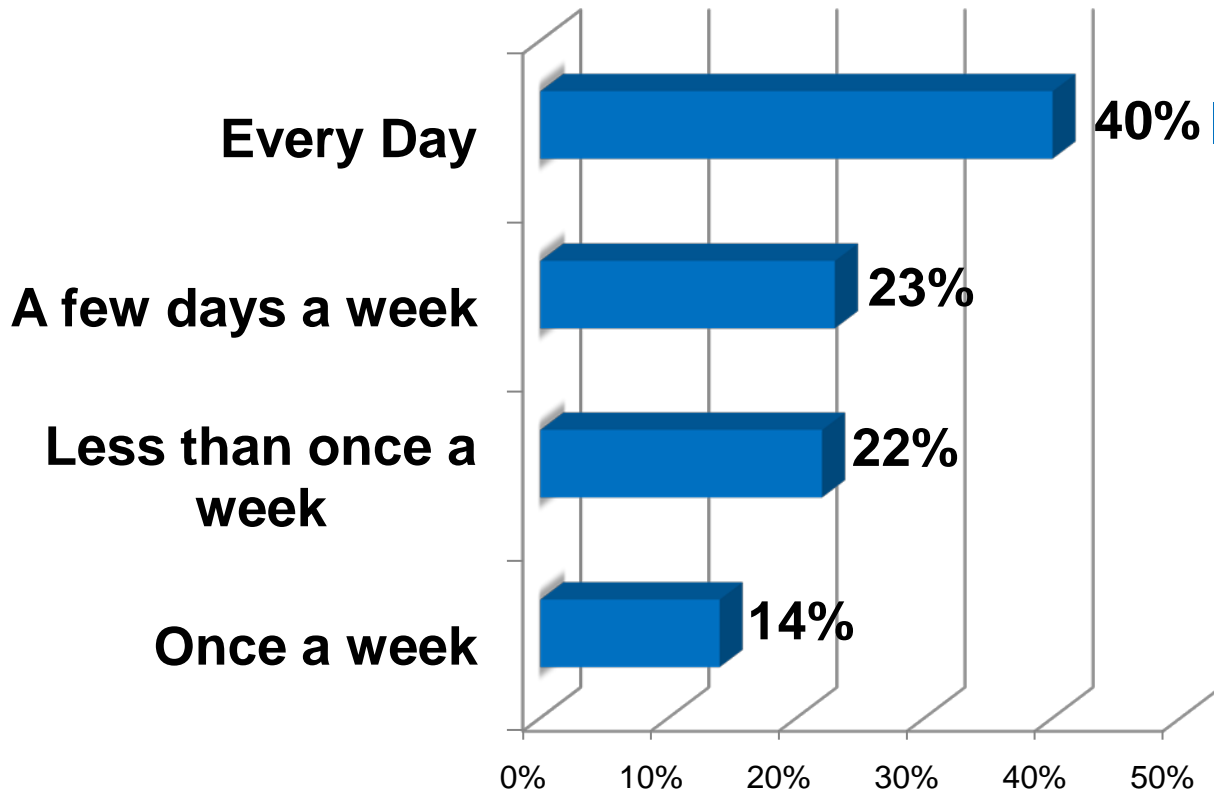

“Campaign Tactics that Are Working Right Now – the Rise of Social Media and Smart Phones”

Presented by:
Ben Tulchin
President and Founder of Tulchin Research

July 22, 2010

Survey Methodology

- **CALinnovates.org commissioned Tulchin Research to conduct a poll among 600 likely voters in California.**
- **Fielded January 20 - 25, 2010**
- **The margin of error is +/- 4.4 percentage points**

16% of all voters in California use Facebook every day

Facebook Use by Age

Facebook vs. Cable TV Use Among Voters Under 40 – More Voters under 40 Are on Facebook than Cable TV

Facebook Use by Party

Use of Facebook by Party