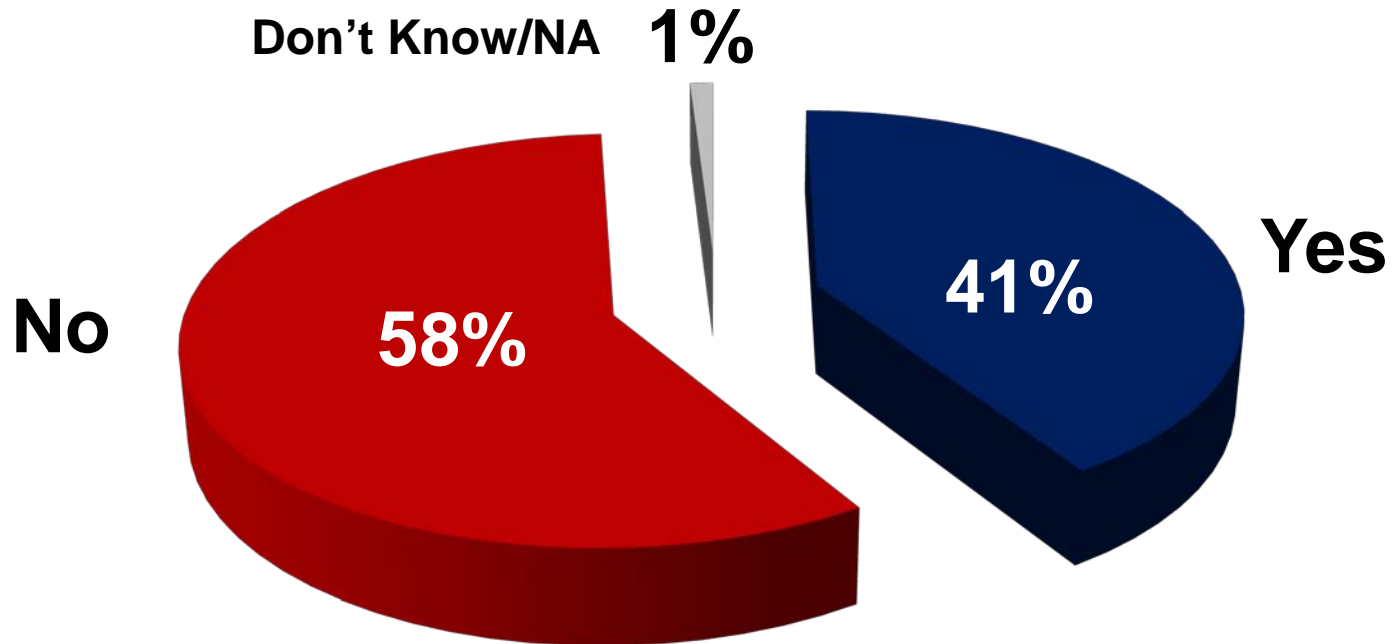

Facebook Use in California

Do you use Facebook, the social media site?