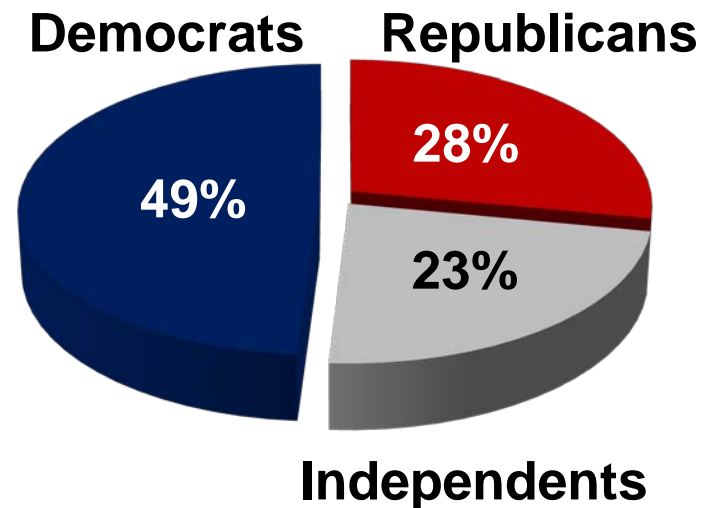

16% of all voters in California use Facebook every day

Facebook Use by Age

Facebook vs. Cable TV Use Among Voters Under 40 – More Voters under 40 Are on Facebook than Cable TV

Facebook Use by Party

Use of Facebook by Party

% of voters from each party that use Facebook

Partisan Make-up of Facebook Users

Voters Are Using Facebook and Other Social Media Websites To Engage in Politics

Do you ever use social media sites to do any of the following?