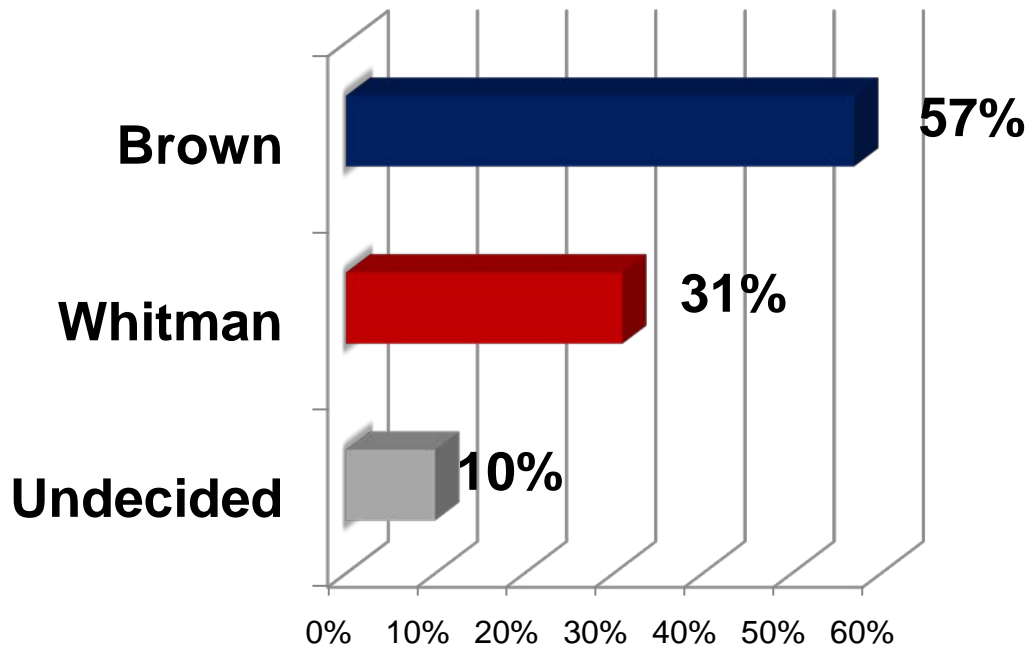

California Governor's Race Among Smart Phone Users – iPhone Users Prefer Brown; Blackberry Users Favor Whitman

I know it is a long way off, but If the election for Governor were held today, who would you vote for if the candidates were Attorney General Jerry Brown, the Democrat, or Businesswoman Meg Whitman, the Republican?

iPhone Users